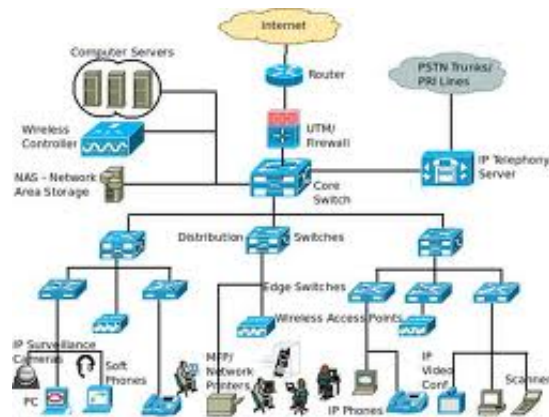

Download

[Mac Protocols For Lan](#)

[Mac Protocols For Lan](#)

Download

---

The IEEE 802 standards are restricted to networks carrying variable-size packets, unlike cell relay networks, for example, where data is transmitted in short, uniformly sized units called cells.. One of those issues is the efficient sharing of bandwidth and scheduling of transmissions in a manner that is to a large extent independent of the medium propagation delay.. Isochronous networks, where data is transmitted as a steady stream of octets, or groups of octets, at regular time intervals, are also beyond the scope of the IEEE 802 standards.. Media Access Control has its roots in network computing under the Ethernet protocol, where it provides the data link layer for LAN systems.

The 802 11 DCF adopts a simple, randomized strategy: when the medium is free, each node uses.. This paper addresses this topic by surveying recent approaches to the design of media access control (MAC) protocols in high-speed local and metropolitan area networks.. IEEE 802 is a family of IEEE standards dealing with local area networks and metropolitan area networks.

## **protocols synonym**

MAC encapsulates payload data by adding Protocol Control Information (PCI) as a 14-byte header before the information, and adding a.